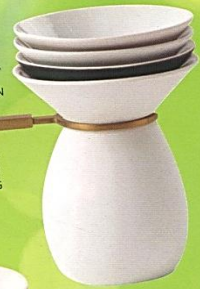

**JULIA KNIGHT'S** HANDMADE SAND-CAST ALUMINUM LILY BOWL, RM1,489.

**VOLUSPA'S** SIGNATURE YUZU ROSE STONECROP CANDLE IN A METAL TIN IS FILLED WITH A LUSH ROMANTIC NEW FRAGRANCE, RM79 FOR 4 OZ.

INSPIRED BY CHINESE TRADITIONAL WINE BOTTLES, **STELLAR WORKS' ARITA** LIQUID CONTAINERS COME IN TWO SIZES FOR COLD

OR WARM LIQUIDS - THE CUPS CAN BE STACKED AT THE NECK OF THE BOTTLE TO FORM AN INTERESTING DISPLAY, RM3,580.

BEAUTIFUL **WAU BULAN** PLATED WITH 24K GOLD BY **BEST MALAYSIAN CRAFT**, RM595.