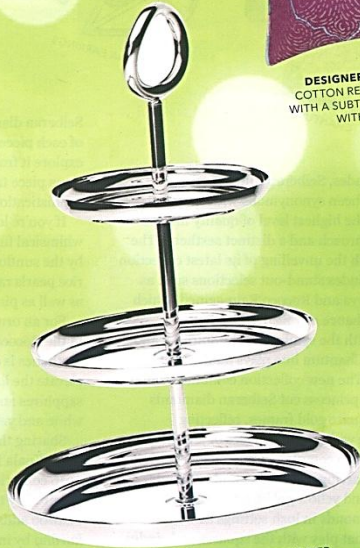

OR WARM LIQUIDS - THE CUPS CAN BE STACKED AT THE NECK OF THE BOTTLE TO FORM AN INTERESTING DISPLAY, RM3,580.

BEAUTIFUL **WAU BULAN** PLATED WITH 24K GOLD BY **BEST MALAYSIAN CRAFT**, RM595.

COMPILED BY MILAD HASSANDARVISH

**THANN'S** ORIENTAL ESSENCE AROMA DIFFUSER WILL ADD A TOUCH OF LUXURY TO THE HOME WHILE ALSO PROMOTING RELAXATION AND ENHANCING EMOTIONAL WELL-BEING, RM409 FOR 250ML.

**DESIGNERS GUILD** BASILICA FUCHSIA PINK SILK COTTON REVERSIBLE CUSHION, JACQUARD WOVEN WITH A SUBTLE RIPPING TEXTURE, AND EMBROIDERED WITH A CONTRAST DIAMOND, RM619.

EMPIRE PINEAPPLE BY **MAISON CURIO** BRINGS A TOUCH OF THE TROPICS AND ELEGANCE TO YOUR INTERIORS, RM389.

ELEGANT **VERTIGO** SILVER-PLATED THREE-TIER DESSERT STAND BY **CHRISTOFLE**, RM4,500.

EARTHENWARE **BOTANIC GARDEN** CANTON VASE BY **PORTMEIRION**, RM212.