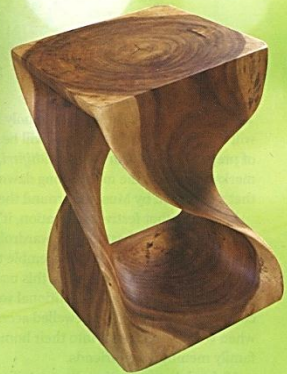

COMPILED BY MILAD HASSANDARVISH

**THANN'S** ORIENTAL ESSENCE AROMA DIFFUSER WILL ADD A TOUCH OF LUXURY TO THE HOME WHILE ALSO PROMOTING RELAXATION AND ENHANCING EMOTIONAL WELL-BEING, RM409 FOR 250ML.

**DESIGNERS GUILD** BASILICA FUCHSIA PINK SILK COTTON REVERSIBLE CUSHION, JACQUARD WOVEN WITH A SUBTLE RIPPING TEXTURE, AND EMBROIDERED WITH A CONTRAST DIAMOND, RM619.

EMPIRE PINEAPPLE BY **MAISON CURIO** BRINGS A TOUCH OF THE TROPICS AND ELEGANCE TO YOUR INTERIORS, RM389.

ELEGANT **VERTIGO** SILVER-PLATED THREE-TIER DESSERT STAND BY **CHRISTOFLE**, RM4,500.

EARTHENWARE **BOTANIC GARDEN** CANTON VASE BY **PORTMEIRION**, RM212.

**OVAS' CLASSIC** STOOL CRAFTED FROM SINGLE-CUT ACACIA WOOD. PRICE UPON REQUEST.