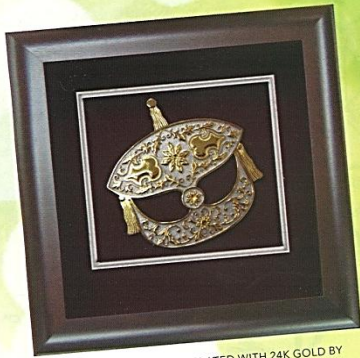

**JULIA KNIGHT'S** HANDMADE SAND-CAST ALUMINUM LILY BOWL, RM1,489.

**VOLUSPA'S** SIGNATURE YUZU ROSE STONECROP CANDLE IN A METAL TIN IS FILLED WITH A LUSH ROMANTIC NEW FRAGRANCE, RM79 FOR 4 OZ.

INSPIRED BY CHINESE TRADITIONAL WINE BOTTLES, **STELLAR WORKS' ARITA** LIQUID CONTAINERS COME IN TWO SIZES FOR COLD

OR WARM LIQUIDS - THE CUPS CAN BE STACKED AT THE NECK OF THE BOTTLE TO FORM AN INTERESTING DISPLAY, RM3,580.

BEAUTIFUL **WAU BULAN** PLATED WITH 24K GOLD BY **BEST MALAYSIAN CRAFT**, RM595.