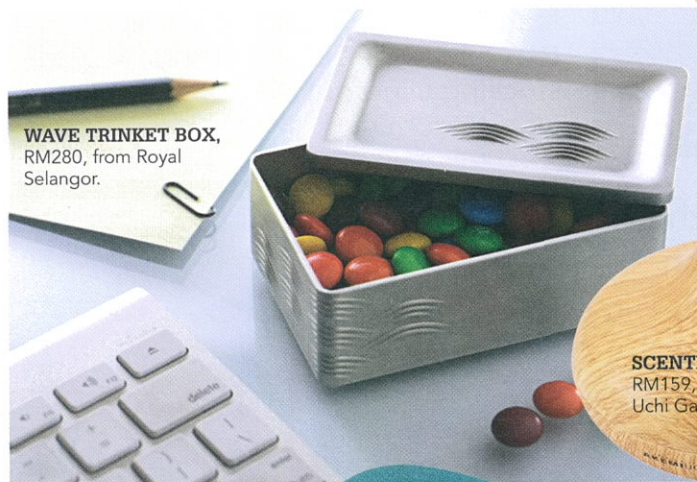

MAILLE AGENT GLASS LAMP, RM398, from Lampe Berger Paris.

BERNARD WOT WINE SERVER, RM2,600, from Christofle.

GET A PAIR OF CHRISTOFLE CANDLES WITH PURCHASE ABOVE RM1,000.

GOLD PAPER KNIFE, RM265, from The Jekyll & Hyde Project.

GET 10% OFF ON SELECTED ITEMS.

COFFEE TABLE, from BoConcept.

GET 15% OFF SEASONAL PRODUCTS

WAVE TRINKET BOX, RM280, from Royal Selangor.

SCENTED VASE, RM159, from Akemi Uchi Galleria.

GET 15% OFF SEASONAL PRODUCTS

HAMILTON CHAIR, from BoConcept.

GET 30% OFF ON SELECTED TOM DIXON ECLECTIC RANGE

FOOT STOOL, from BoConcept.

GET 15% OFF SEASONAL PRODUCTS

TOM DIXON NUTCRACKER BLACK, RM500, from Gudang Damansara.

ALESSI TRIPOD TRIVET, RM279, from Gudang Damansa