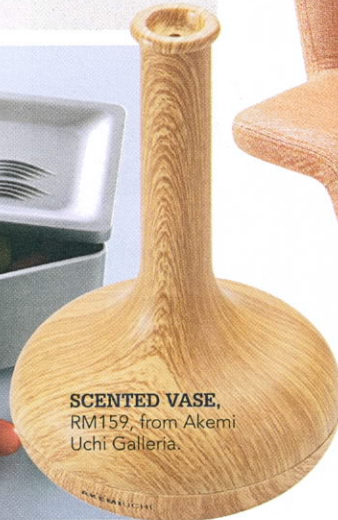

GET 10% OFF ON SELECTED ITEMS.

COFFEE TABLE, from BoConcept.

GET 15% OFF SEASONAL PRODUCTS

WAVE TRINKET BOX, RM280, from Royal Selangor.

SCENTED VASE, RM159, from Akemi Uchi Galleria.

GET 15% OFF SEASONAL PRODUCTS

HAMILTON CHAIR, from BoConcept.

GET 30% OFF ON SELECTED TOM DIXON ECLECTIC RANGE

FOOT STOOL, from BoConcept.

GET 15% OFF SEASONAL PRODUCTS

TOM DIXON NUTCRACKER BLACK, RM500, from Gudang Damansara.

ALESSI TRIPOD TRIVET, RM279, from Gudang Damansa